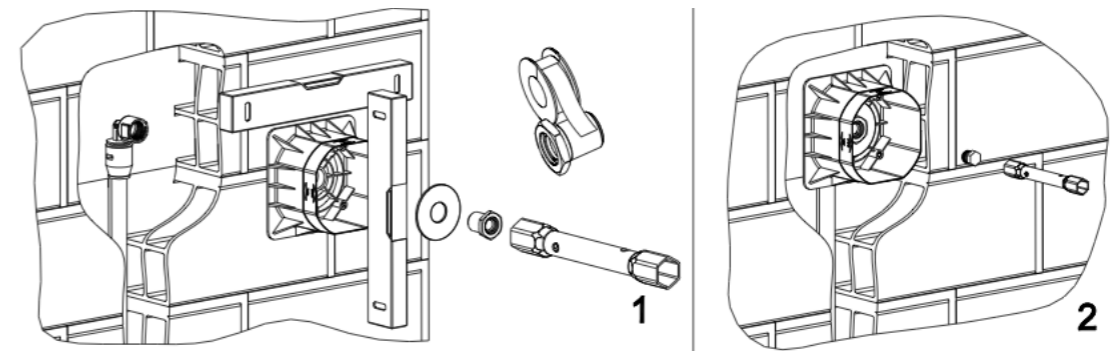

MONTAGGIO A MURO / WALL MOUNTING / MONTAGE MURAL / WANDMONTAGE / MONTAJE EN PARED